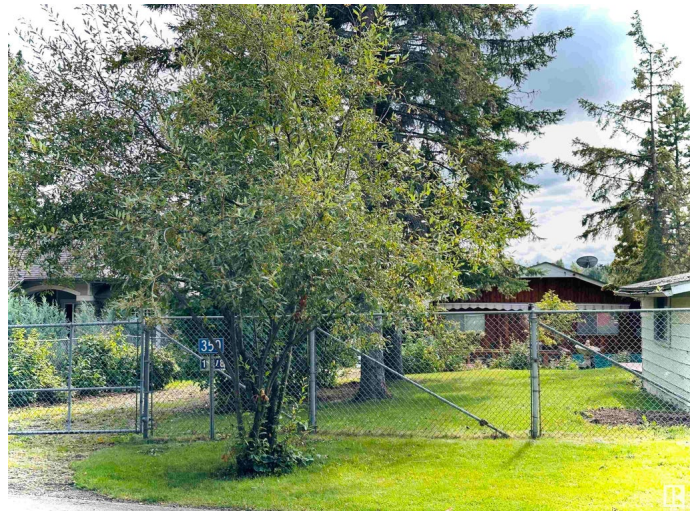

Courtesy Of Matt Ferguson Of Exp Realty

\$575,000 - 350 48057 Rge Rd 272 (enchantment Drive), Rural Leduc County

MLS® #E4427371

\$575,000

3 Bedroom, 1.00 Bathroom, 847 sqft
Rural on 0.19 Acres

Enchantment Valley, Rural Leduc County, AB

Welcome to Enchantment Valley, this charming 1960s lakefront cabin offers the perfect summer escape. With its unique character, cozy atmosphere, and stunning lake views, this 3-bedroom, 1-bathroom home is a gem. Enjoy breathtaking sunrises from the elevated patio, featuring a durable dura-deck covering. Inside, you'll find a well maintained living area with a cozy kitchen. The lower level is a kids dream come true, a walkout basement bedroom, and an unfinished seasonal room with potential for a future hot tub. The property boasts a grassy waterfront, as well as an older boathouse with a rooftop patio. With its prime location and development potential, this is an exceptional opportunity to create your own lakeside oasis.

Built in 1963

Essential Information

MLS® #	E4427371
Price	\$575,000
Bedrooms	3
Bathrooms	1.00
Full Baths	1
Square Footage	847
Acres	0.19

Year Built	1963
Type	Rural
Sub-Type	Detached Single Family
Style	Hillside Bungalow
Status	Active